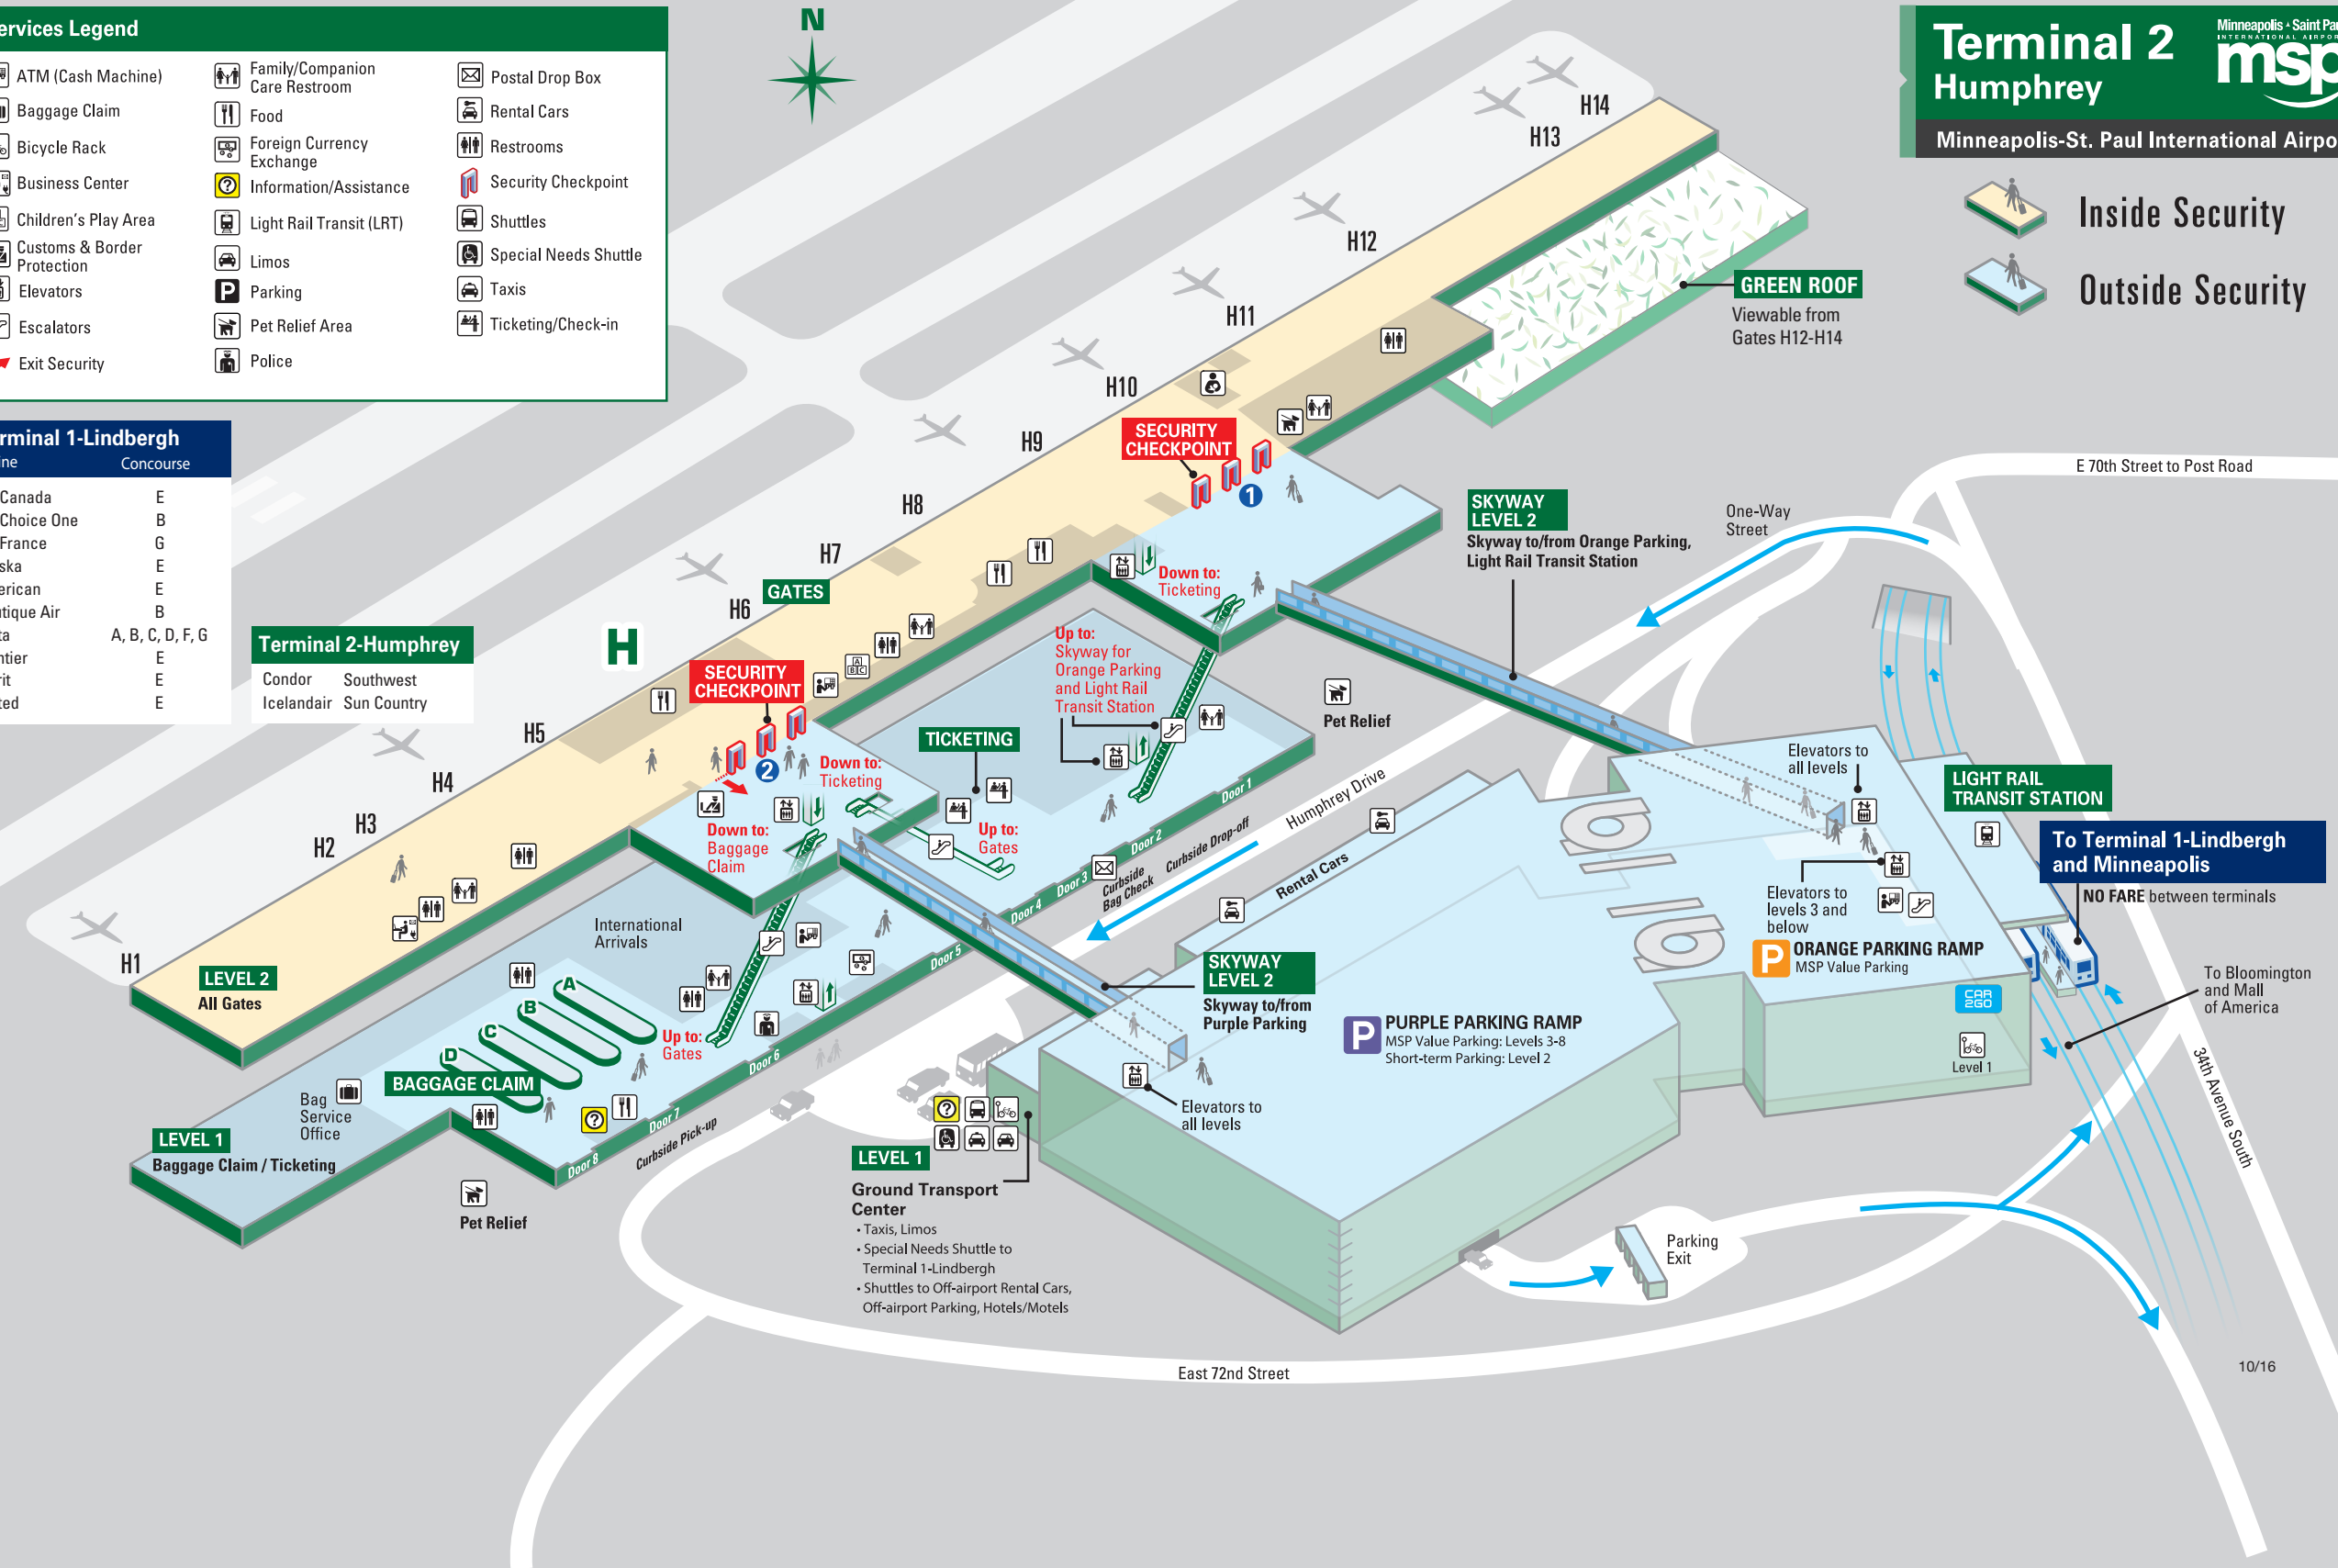

### Services Legend

|                             |                                |                       |
|-----------------------------|--------------------------------|-----------------------|
| ATM (Cash Machine)          | Family/Companion Care Restroom | Postal Drop Box       |
| Baggage Claim               | Food                           | Rental Cars           |
| Bicycle Rack                | Foreign Currency Exchange      | Restrooms             |
| Business Center             | Information/Assistance         | Security Checkpoint   |
| Children's Play Area        | Light Rail Transit (LRT)       | Shuttles              |
| Customs & Border Protection | Limos                          | Special Needs Shuttle |
| Elevators                   | Parking                        | Taxis                 |
| Escalators                  | Pet Relief Area                | Ticketing/Check-in    |
| Exit Security               | Police                         |                       |

### Terminal 1-Lindbergh

| Airline        | Concourse        |
|----------------|------------------|
| Air Canada     | E                |
| Air Choice One | B                |
| Air France     | G                |
| Alaska         | E                |
| American       | E                |
| Boutique Air   | B                |
| Delta          | A, B, C, D, F, G |
| Frontier       | E                |
| Spirit         | E                |
| United         | E                |

### Terminal 2-Humphrey

|            |             |
|------------|-------------|
| Condor     | Southwest   |
| Icelandair | Sun Country |

# Terminal 2 Humphrey

Minneapolis - Saint Paul International Airport

Inside Security  
 Outside Security

To Terminal 1-Lindbergh and Minneapolis  
 NO FARE between terminals

To Bloomington and Mall of America